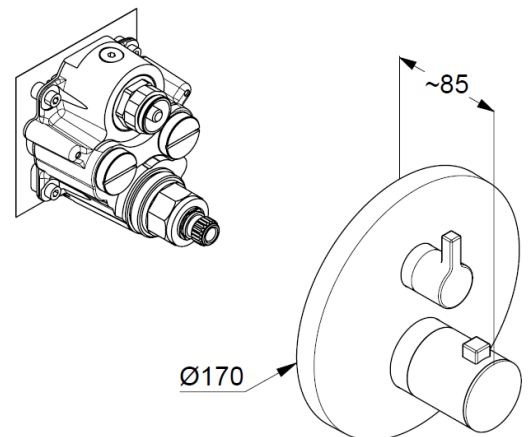

Technische Daten/ Technical Data

KLUDI NOVA FONTE

concealed thermostatic shower mixer
trim set with functional unit
PN 10
Style: Puristic

Ref.:
208355315

Finishes:
53 matt white

Product description

Manufacturer KLUDI GmbH & Co. KG
Typ: KLUDI NOVA FONTE
concealed thermostatic shower mixer
trim set with functional unit
Ref.: 208355315

concealed thermostatic shower mixer
trim set without pre-installation set
pre installation set KLUDI FLEXX.BOX Ref.: 88011
vertical wall mounted
trim set with functional unit
with ceramic shut-off valve
temperature handle with hot water safety at 40°C
flow rate at 3 bar 20 l/min.
with integrated back flow preventer

Produktabbildung/ Product picture

Maßzeichnung/ Dimensional drawing

Durchfluss/ Flow rate