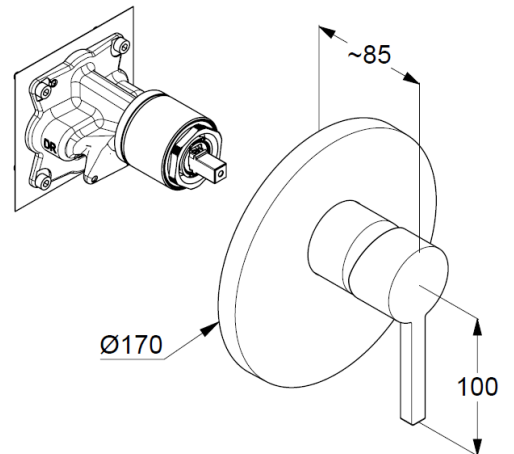

trim set without pre-installation set

pre installation set KLUDI FLEXX.BOX Ref.: 88011

trim set with functional unit

wall mounted

solid lever, metal

ceramic cartridge with hot water safety device

flow rate at 3 bar 25 l/min.

Produktabbildung/ Product picture

Maßzeichnung/ Dimensional drawing

Durchfluss/ Flow rate