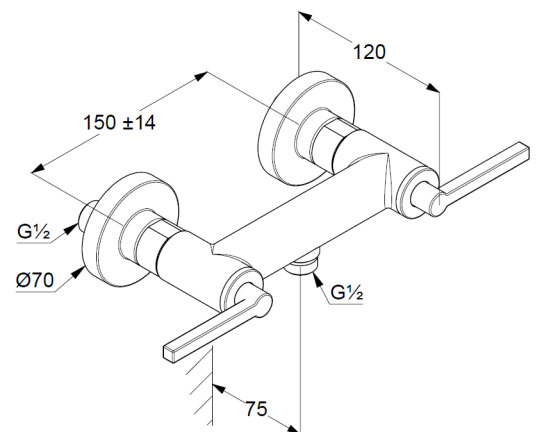

wall mounted

wing handle, metal

protected against back flow

shower outlet G $\frac{1}{2}$

ceramic headparts 90° (right/left)

flow rate at 3 bar 21 l/min.

S-unions G $\frac{1}{2}$ x G $\frac{3}{4}$

Produktabbildung/ Product picture

Maßzeichnung/ Dimensional drawing

Durchfluss/ Flow rate