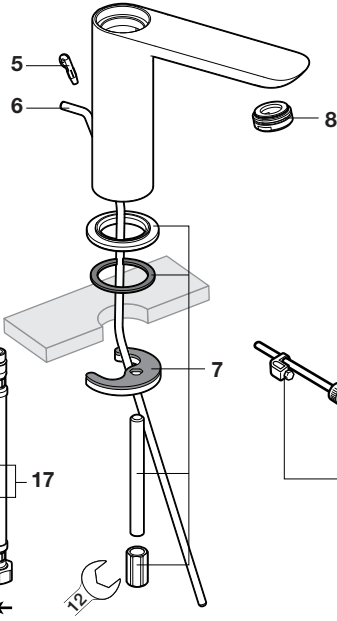

(COLD START) 4   13 (MIXED START)

(MIXED START) 13