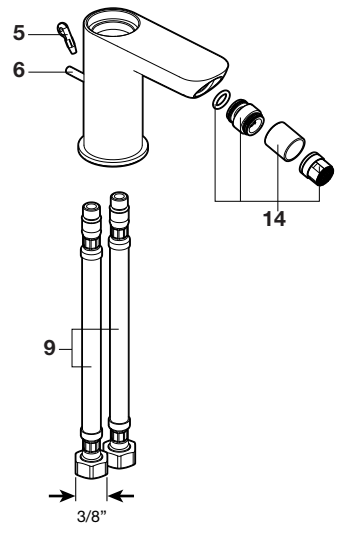

(COLD START) 4   13 (MIXED START)

(MIXED START) 13