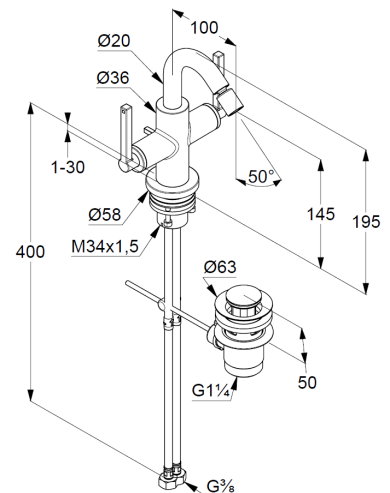

Technical Data

KLUDI NOVA FONTE

Bidet mixer
DN 15
Style: Puristic

Ref:
203133915

Finishes:
39 black matt finished

Product description
Manufacturer KLUDI GmbH & Co. KG
Typ: KLUDI NOVA FONTE
bidet mixer
Ref.: 203133915

bidet mixer
two handle mixer
single hole mounted
Wing handle metal
Aerator M18,5 PCA
ball joint with aerator
ceramic headparts 90° (right/ left)
flow rate at 3 bar 6,2 l/ min.
flexible hoses G 3/8 DVGW approved
rapid installation set
pop up waste 1 1/4" metal

Product picture

Dimensional drawing

Flow rate diagram