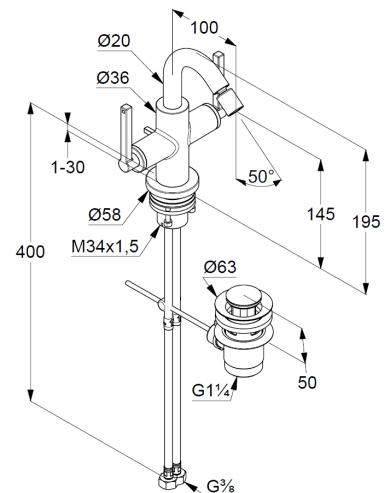

Technical Data

KLUDI NOVA FONTE

Bidet mixer
DN 15
Style: Puristic

Ref:
203130515

Finishes:
05 chrom

Product description
Manufacturer KLUDI GmbH & Co. KG
Typ: KLUDI NOVA FONTE
bidet mixer
Ref.: 203130515

bidet mixer
two handle mixer
single hole mounted
Wing handle metal
Aerator M18,5 PCA
ball joint with aerator
ceramic headparts 90° (right/ left)
flow rate at 3 bar 6,2 l/ min.
flexible hoses G 3/8 DVGW approved
rapid installation set
pop up waste 1 1/4" metal

Product picture

Dimensional drawing

Flow rate diagram