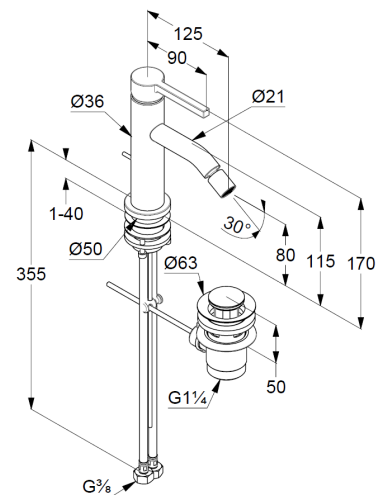

Technische Daten/ Technical Data

KLUDI NOVA FONTE
single lever bidet mixer
DN 15
Style: PURA

Ref.:
202165315

Finishes:
53 matt white

Product description
Manufacturer KLUDI GmbH & Co. KG
Typ: KLUDI NOVA FONTE
single lever bidet mixer
Ref.: 202165315

bidet mixer
single lever mixer
stand assembly
1-hole mounted
solid lever, metal
ball joint with aerator
aerator, S-Pointer M18,5 PCA
ceramic cartridge
flow rate at 3 bar 4,5 l/min.
fixed spout
flexible hoses G $\frac{3}{8}$ DVGW approved
shank-fixing
pop up waste set G1 $\frac{1}{4}$ metal

Produktabbildung/ Product picture

Maßzeichnung/ Dimensional drawing

Durchfluss/ Flow rate