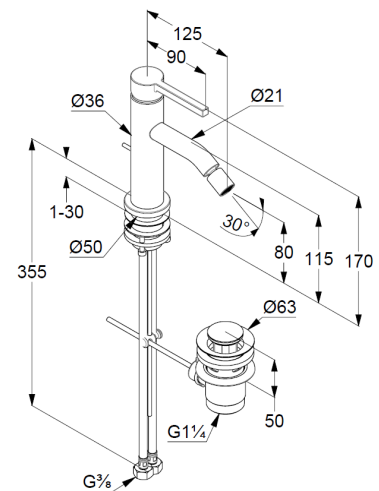

Technische Daten/ Technical Data

KLUDI NOVA FONTE
single lever bidet mixer
DN 15
Style: PURA

Ref.:
202163915

Finishes:
39 black matt finished

Product description
Manufacturer KLUDI GmbH & Co. KG
Typ: KLUDI NOVA FONTE
single lever bidet mixer
Ref.: 202163915

bidet mixer
single lever mixer
stand assembly
1-hole mounted
solid lever, metal
ball joint with aerator
aerator, S-Pointer M18,5 PCA
ceramic cartridge
flow rate at 3 bar 4,5 l/min.
fixed spout
flexible hoses G $\frac{3}{8}$ DVGW approved
shank-fixing
pop up waste set G1 $\frac{1}{4}$ metal

Produktabbildung/ Product picture

Maßzeichnung/ Dimensional drawing

Durchfluss/ Flow rate