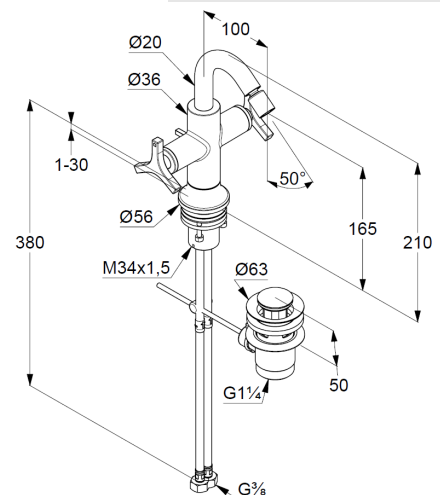

Technical Data

KLUDI NOVA FONTE

Bidet mixer
DN 15
Style: Decó

Ref:
203130539

Finishes:
05 chrom

Product description
Manufacturer KLUDI GmbH & Co. KG
Typ: KLUDI NOVA FONTE
bidet mixer
Ref.: 203130539

bidet mixer
two handle mixer
single hole mounted
Wing handle metal
Aerator M18,5 PCA
ball joint with aerator
ceramic headparts 90° (right/ left)
flow rate at 3 bar 6,2 l/ min.
flexible hoses G 3/8 DVGW approved
rapid installation set
pop up waste 1 1/4" metal

Product picture

Dimensional drawing

Flow rate diagram