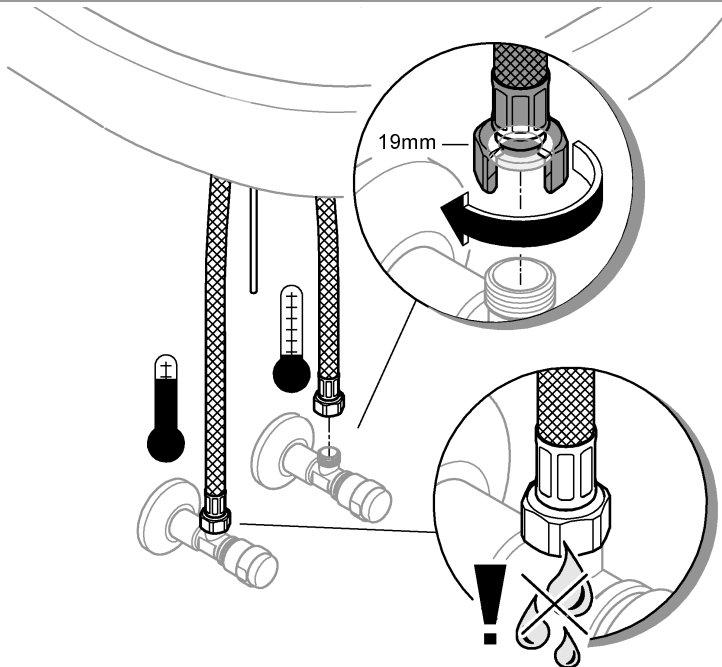

13mm  
\*19 017

**1a**

1. Cut the bar to length.
2. Insert the hex key into the bar.
3. Tighten the hex key.

**1b**

1. Push the bar into the fitting.
2. Tighten the fitting.

2

3

1